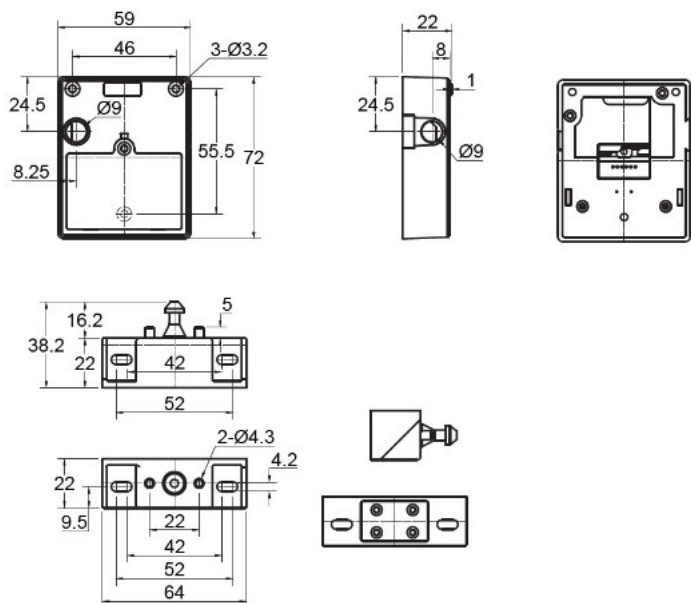

PRODUCT SHEET

Description:

Electronic "Remote" Slam Lock, Remote Key Opening, 433Mhz., Black, Incl. Striking Plate & External Power Cable, Remote, Key to be ordered Separately, No Batteris, Use 3xAAA, Alkaline 1,5V Batteries, Max. 20 Keys Pr. Lock

Item number:

14.60.294-0

Units	Box	Carton	HS Code	Barcode
Pcs.	1	100	8301300000	
				5704866520515

SISO A/S

Mileparken 11
DK-2740 Skovlunde
Denmark
VAT: 24786013

Phone +45 45 830 900

www.siso.dk
siso@siso.dk